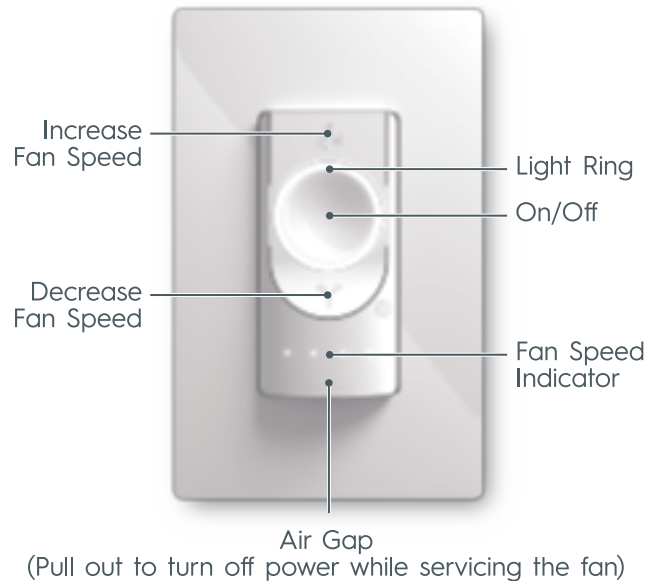

Let's see what your Ceiling Fan Smart Switch can do:

Adjust your fan from the comfort of your bed.

Go to the **Cync App** and **turn on** the ceiling fan or **change the fan speed**.

Automate your fan to turn on when you come home.

Go to **Cync App** and schedule times to turn your fan on and off under **create a scene**.

Enable whole-room comfort and control.

Assign your Ceiling Fan Smart Switch to the same Room as other Cync and C by GE devices to get whole-room control over your lights, fan and electric devices.

GE and C by GE are trademarks of General Electric Company.
Used under trademark license.

Touch Controls

PK-00106245-1